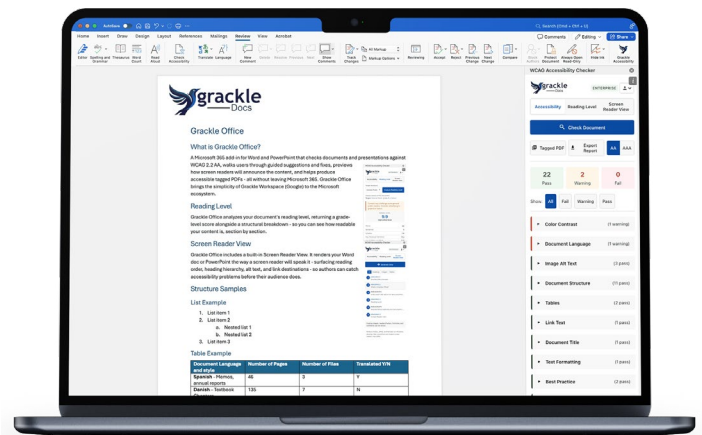

Grackle Office

Make Every Word and PowerPoint Accessible
Without Leaving Microsoft 365

Ensuring your Microsoft 365 files are compliant shouldn't feel like a second job. **Grackle Office** is an integrated add-in that transforms Word and PowerPoint into an **accessibility-first authoring environment**, allowing you to scan for WCAG 2.2 AA issues in real-time. Stop guessing at compliance and start fixing with a tool that **turns accessibility checklists into completed actions**.

Key Features

- **Integrated Task Pane:** Scan for dozens of specialized WCAG criteria and follow **guided remediation steps** without ever leaving your document.
- **Real-World Screen Reader Previews:** Visualize the exact reading order used by **NVDA, JAWS, and Narrator** to ensure your content is truly inclusive.
- **AI-Placeholder Detection:** Automatically flag auto-generated "AI descriptions" to ensure your alt-text is **meaningful and human-verified**.
- **Enterprise-Grade Security:** A **SOC 2 compliant** architecture that runs entirely within your ecosystem, ensuring document content never leaves your client.
- **Multi-Locale Support:** Scale accessibility globally with full support for **English, French, Spanish, German, and Hebrew** (including RTL).

Why Choose Grackle Office?

While Microsoft's built-in checker offers basic scans, **Grackle Office** provides significantly **deeper coverage** and the industry's only accurate screen reader preview. It allows organizations to **scale accessibility without scaling headcount**, empowering everyday creators to produce professional, compliant results in minutes. With one license covering both Word and PowerPoint across **Windows and Mac**, it is the most efficient way to maintain org-wide standards.